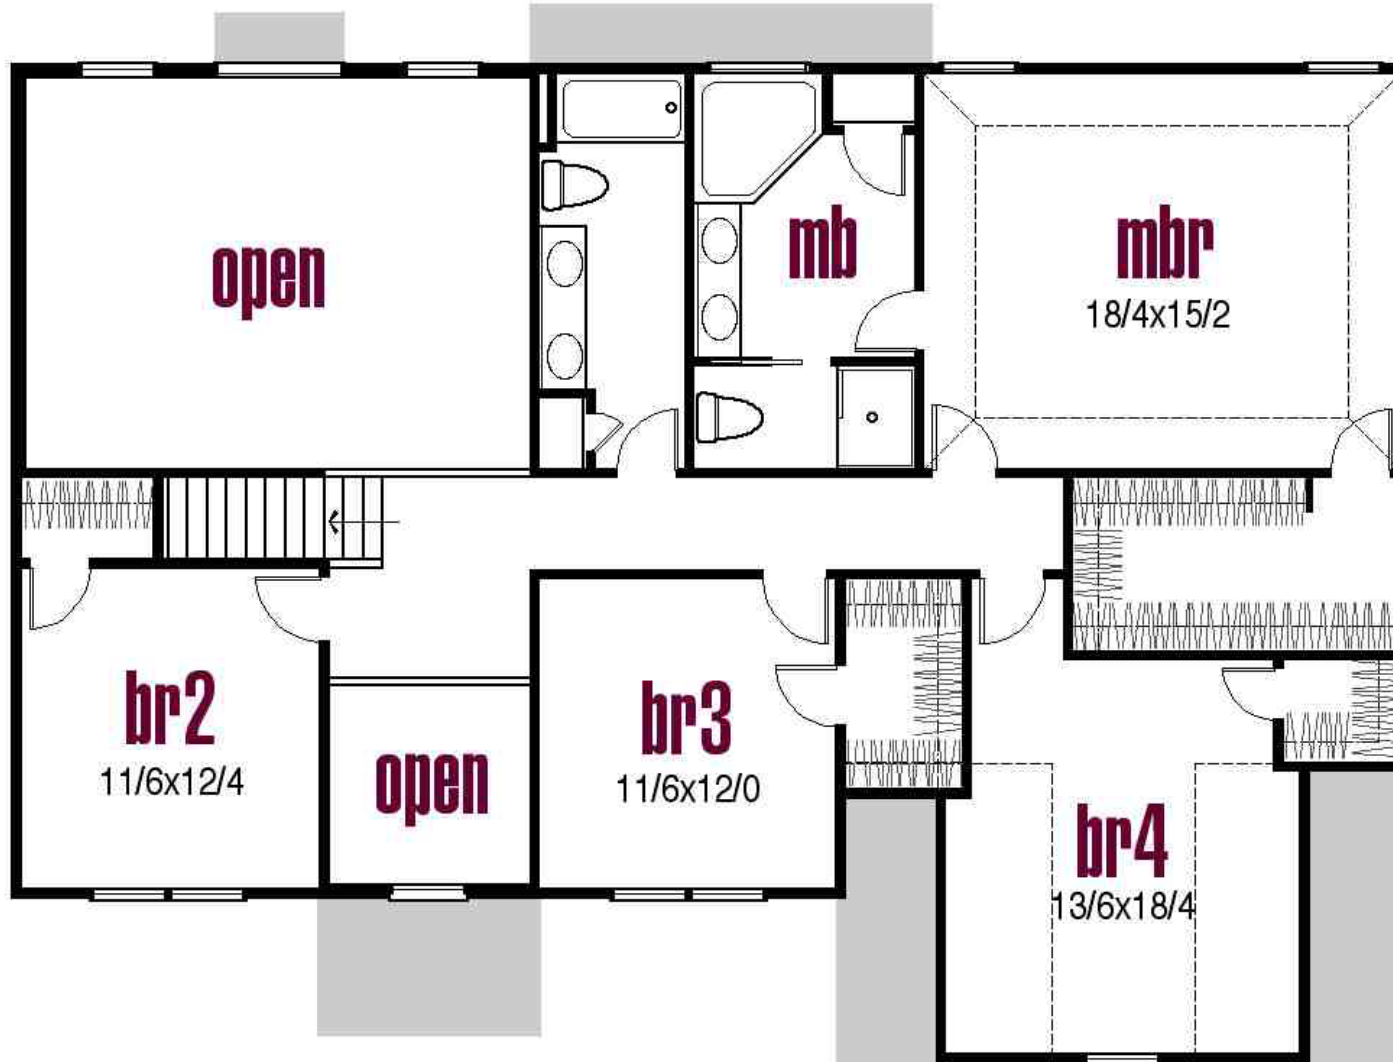

Arlington

© 2011 Design Visions, Inc.

2,606 Square Feet
4 Bedrooms
2½ Baths

**Pepperwood**
SIGNATURE HOMES
& Remodeling

(330) 421-9370
www.pepperwoodbuilders.com

1st Floor

2nd Floor

© 2011 Design Visions, Inc.