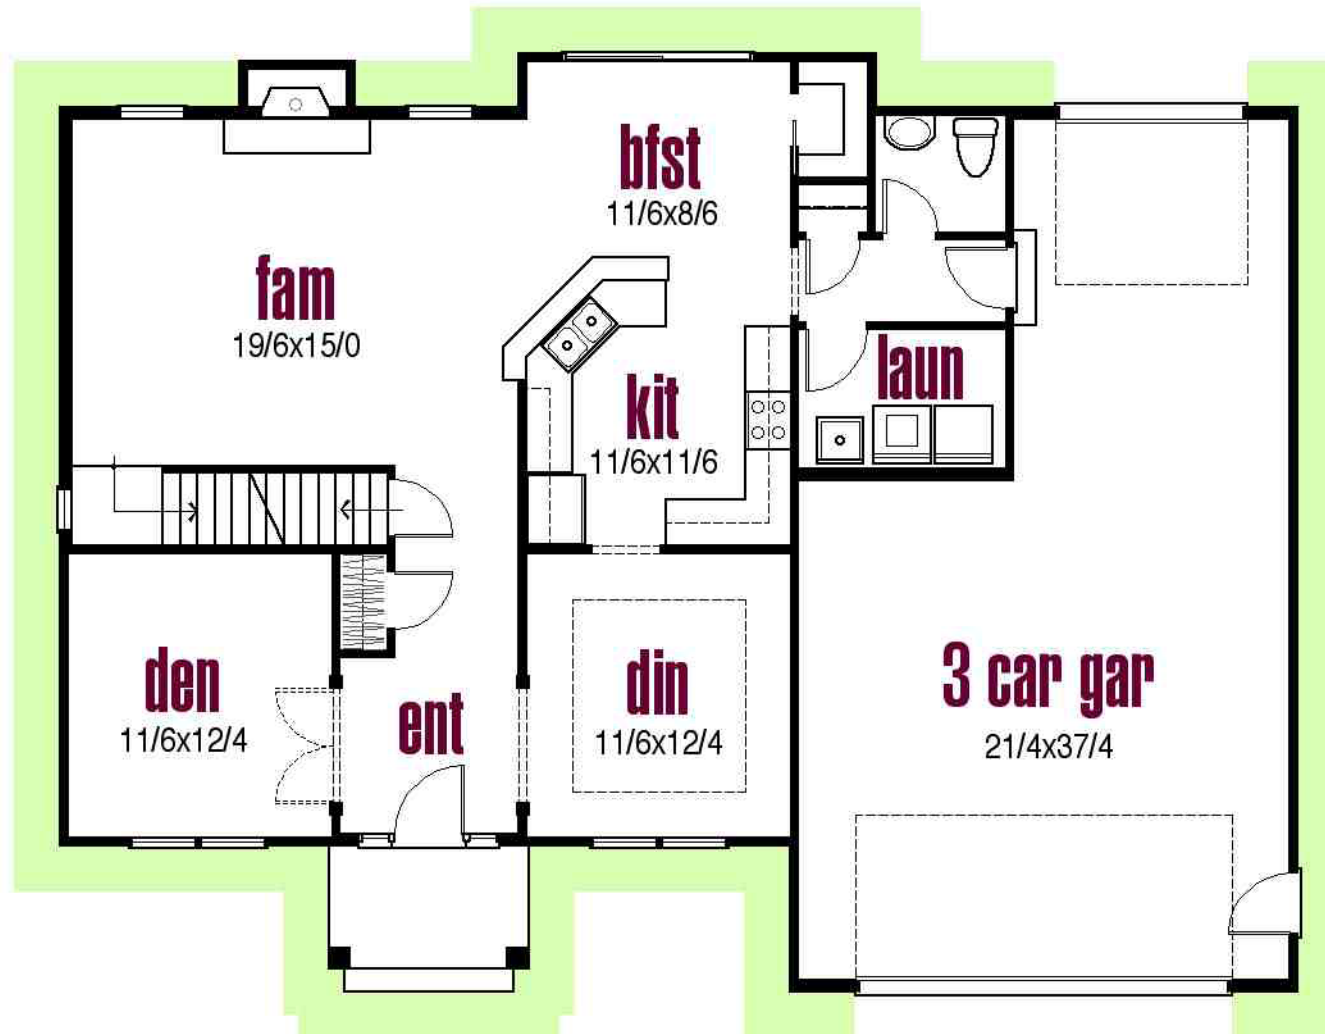

Arlington

© 2011 Design Visions, Inc.

2,606 Square Feet
4 Bedrooms
2½ Baths

**Pepperwood**
SIGNATURE HOMES
& Remodeling

(330) 421-9370
www.pepperwoodbuilders.com

1st Floor

2nd Floor

© 2011 Design Visions, Inc.