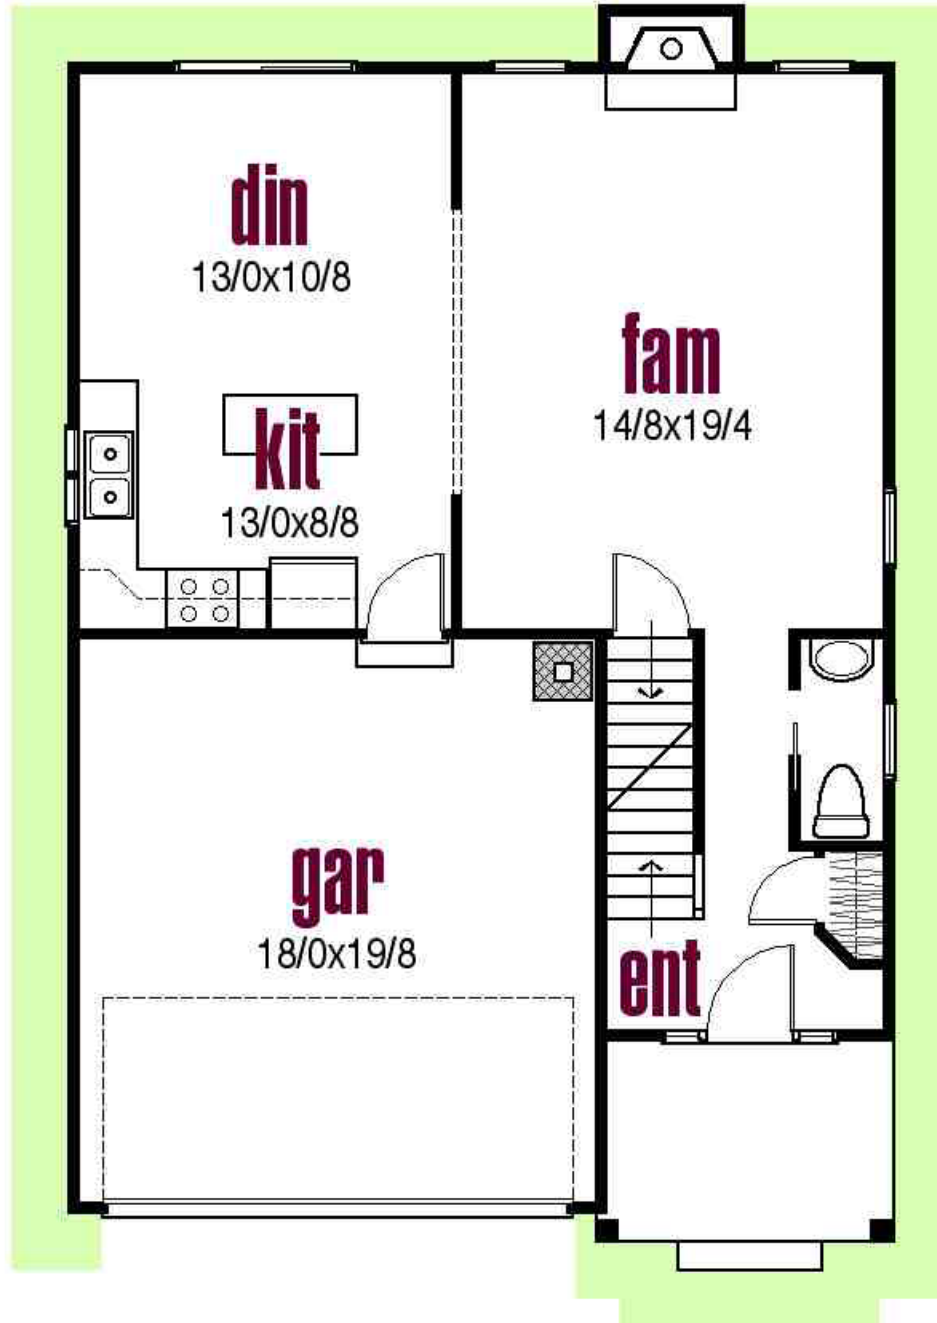

Bennington

© 2011 Design Visions, Inc.

1,620 Square Feet
3 Bedrooms
1½ Baths

Pepperwood
SIGNATURE HOMES
& Remodeling

(330) 421-9370
www.pepperwoodbuilders.com

1st Floor

2nd Floor