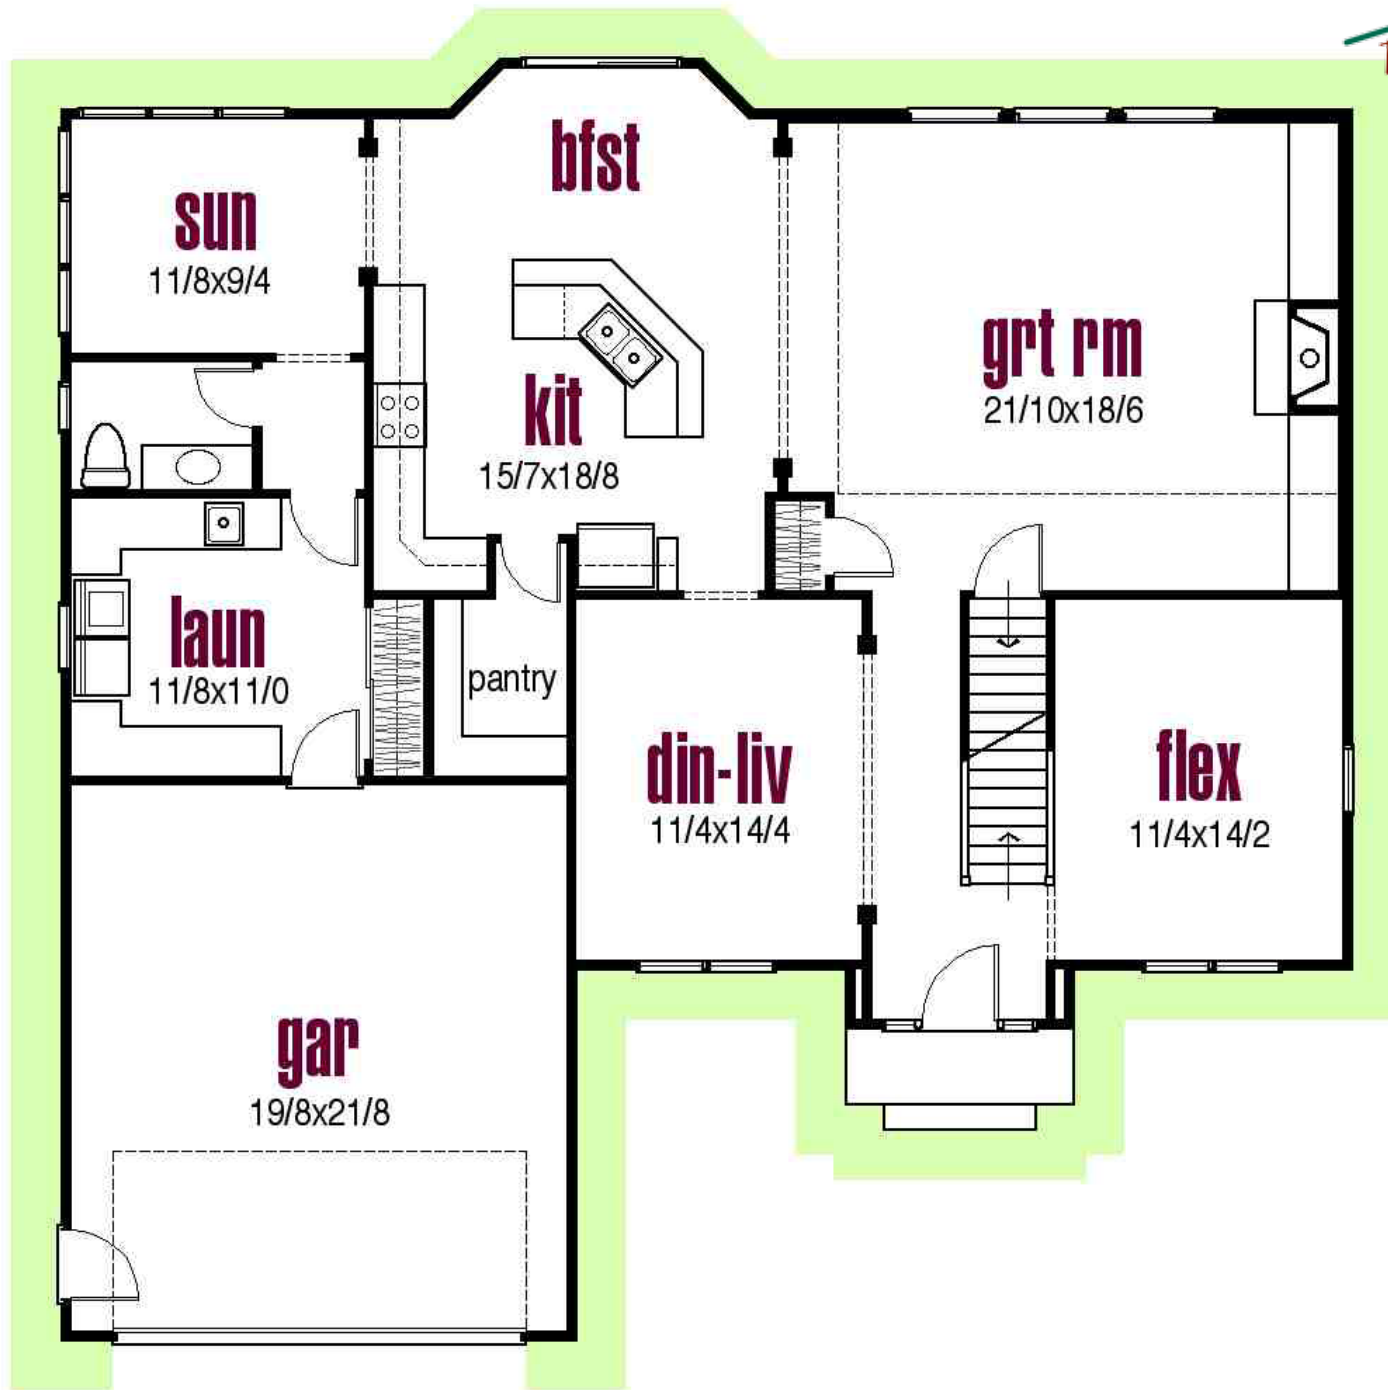

Benson

© 2011 Design Visions, Inc.

2,809 Square Feet
3 Bedrooms
2½ Baths

Pepperwood
SIGNATURE HOMES
& Remodeling
(330) 421-9370
www.pepperwoodbuilders.com

1st Floor

Pepperwood
SIGNATURE HOMES
& Remodeling
(330) 421-9370
www.pepperwoodbuilders.com

2nd Floor