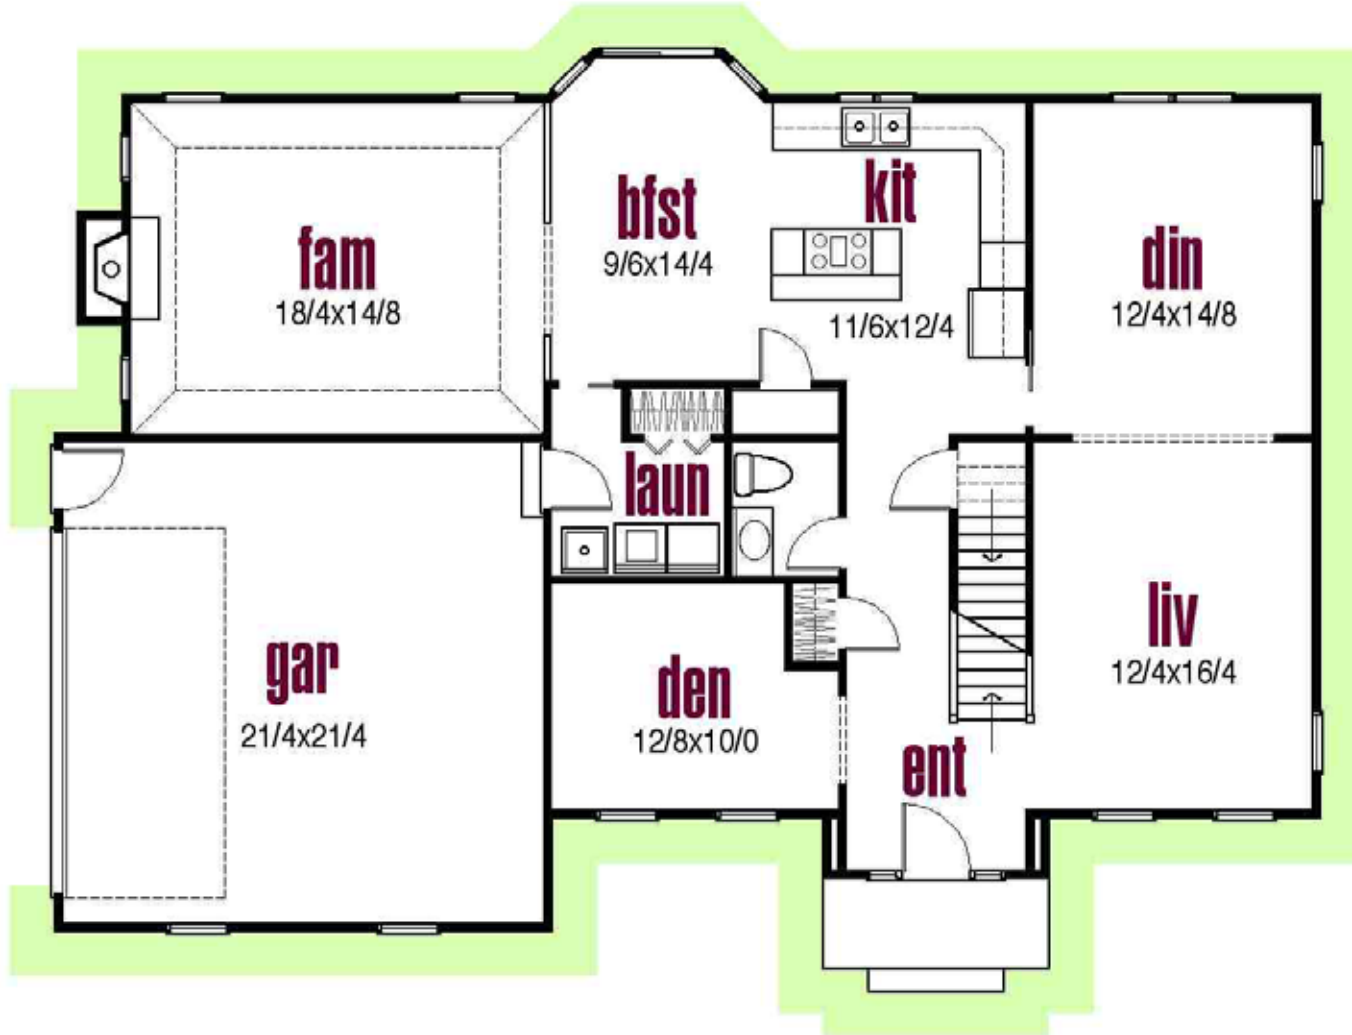

Concord

© 2011 Design Visions, Inc.

2,545 Square Feet
4 Bedrooms
2½ Baths

Pepperwood
SIGNATURE HOMES
& Remodeling
(330) 421-9370
www.pepperwoodbuilders.com

1st Floor

2nd Floor