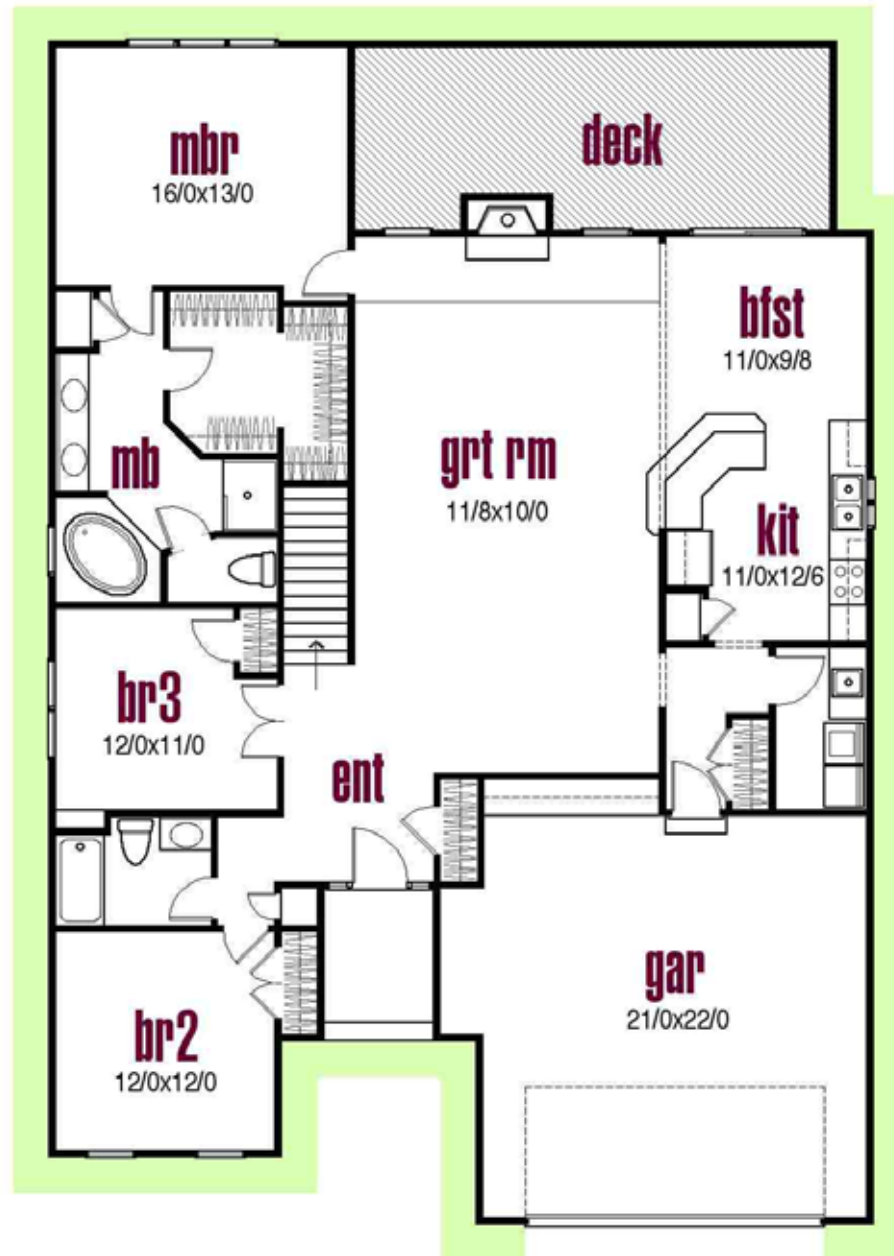

Harrington

© 2011 Design Visions, Inc.

1,892 Square Feet
3 Bedrooms
2 Baths

Pepperwood
SIGNATURE HOMES
& Remodeling

(330) 421-9370
www.pepperwoodbuilders.com

© 2011 Design Visions, Inc.

This home plan is the exclusive copyright of Design Visions, Inc. Reproduction of this plan, either in whole or in part, including any form of copying or derivative works therefrom, is strictly prohibited. This rendering and floor plan are for illustrative purposes only and are not intended to be part of any purchase agreement or construction contract. Some optional features may be shown. In the interest of continued product improvement and the challenge of material availability, builder reserves the right to modify plans, specifications and standard features without notice. Copyright 2011 Design Visions, Inc. All rights reserved. Rev: 040911