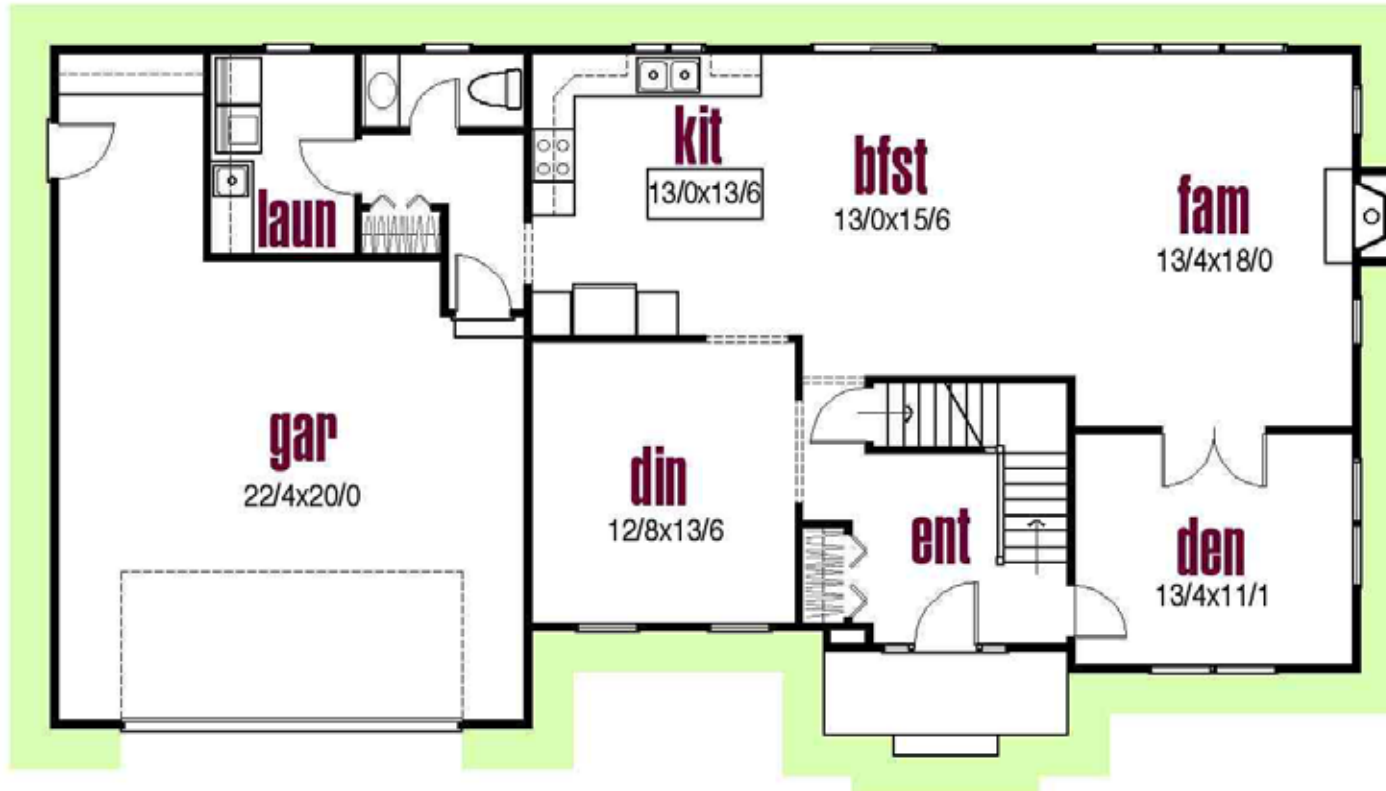

Lincoln

© 2011 Design Visions, Inc.

2,410 Square Feet
4 Bedrooms
2½ Baths

Pepperwood
SIGNATURE HOMES
& Remodeling
(330) 421-9370
www.pepperwoodbuilders.com

1st Floor

2nd Floor