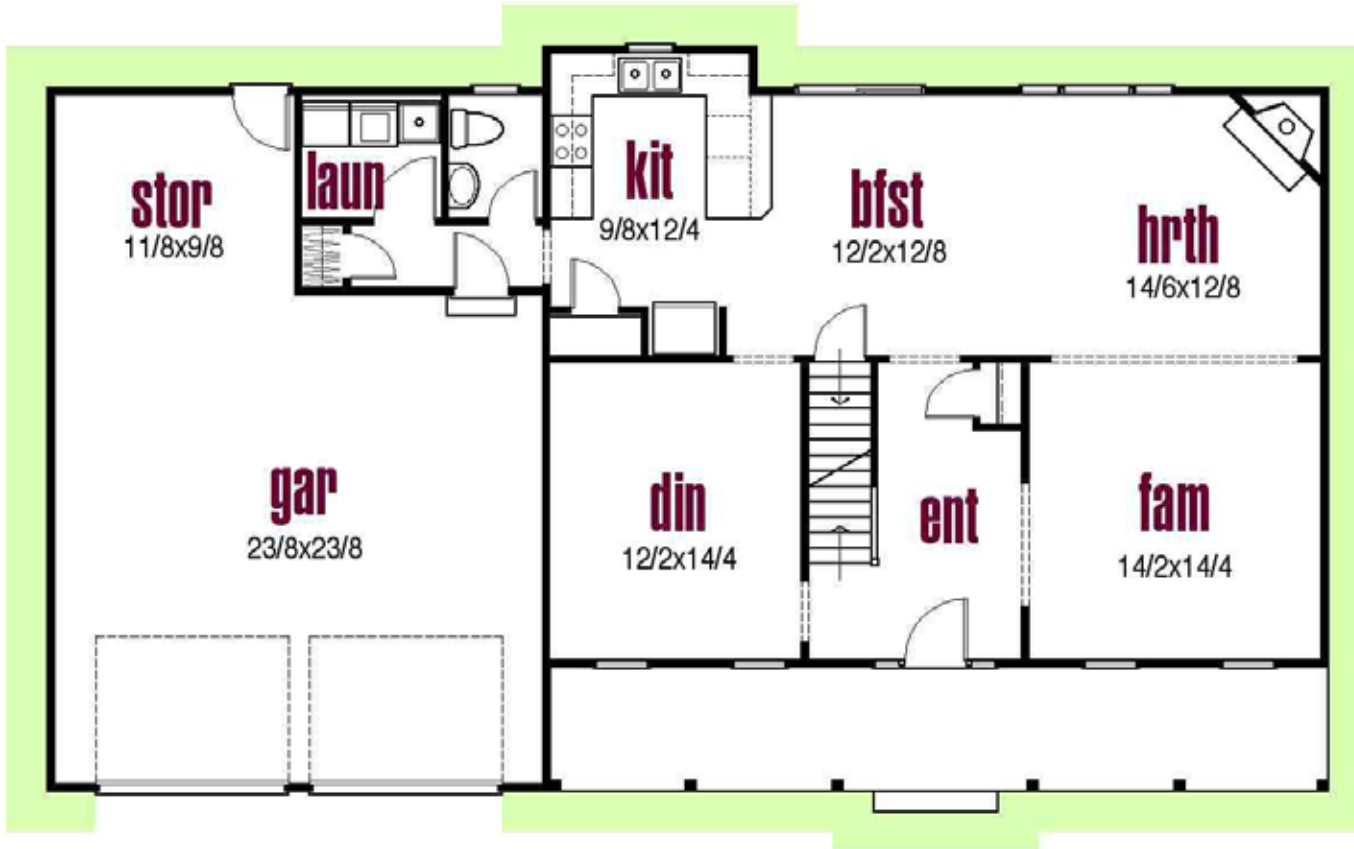

# Morgan

© 2011 Design Visions, Inc.

2,278 Square Feet  
4 Bedrooms  
2½ Baths

  
Pepperwood  
SIGNATURE HOMES  
& Remodeling  
(330) 421-9370  
[www.pepperwoodbuilders.com](http://www.pepperwoodbuilders.com)

# 1st Floor

# 2nd Floor