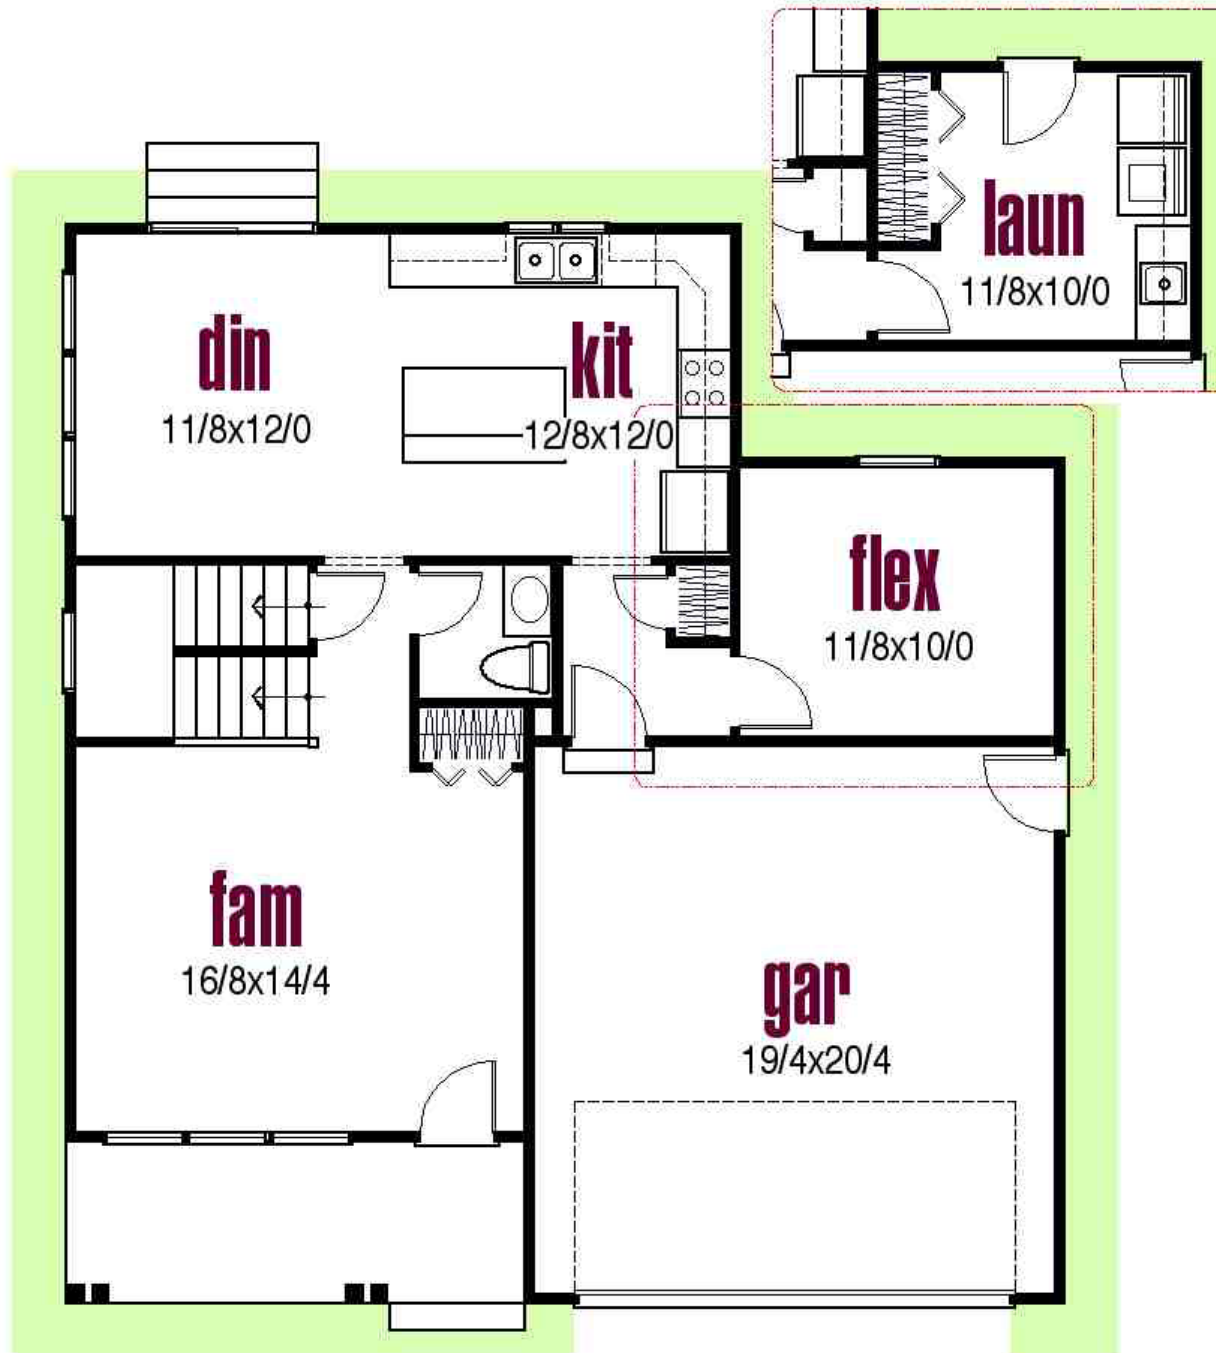

Ridge Creek

© 2011 Design Visions, Inc.

1,680 Square Feet
3 Bedrooms
1½ Baths

**Pepperwood**
SIGNATURE HOMES
& Remodeling

(330) 421-9370
www.pepperwoodbuilders.com

1st Floor

2nd Floor