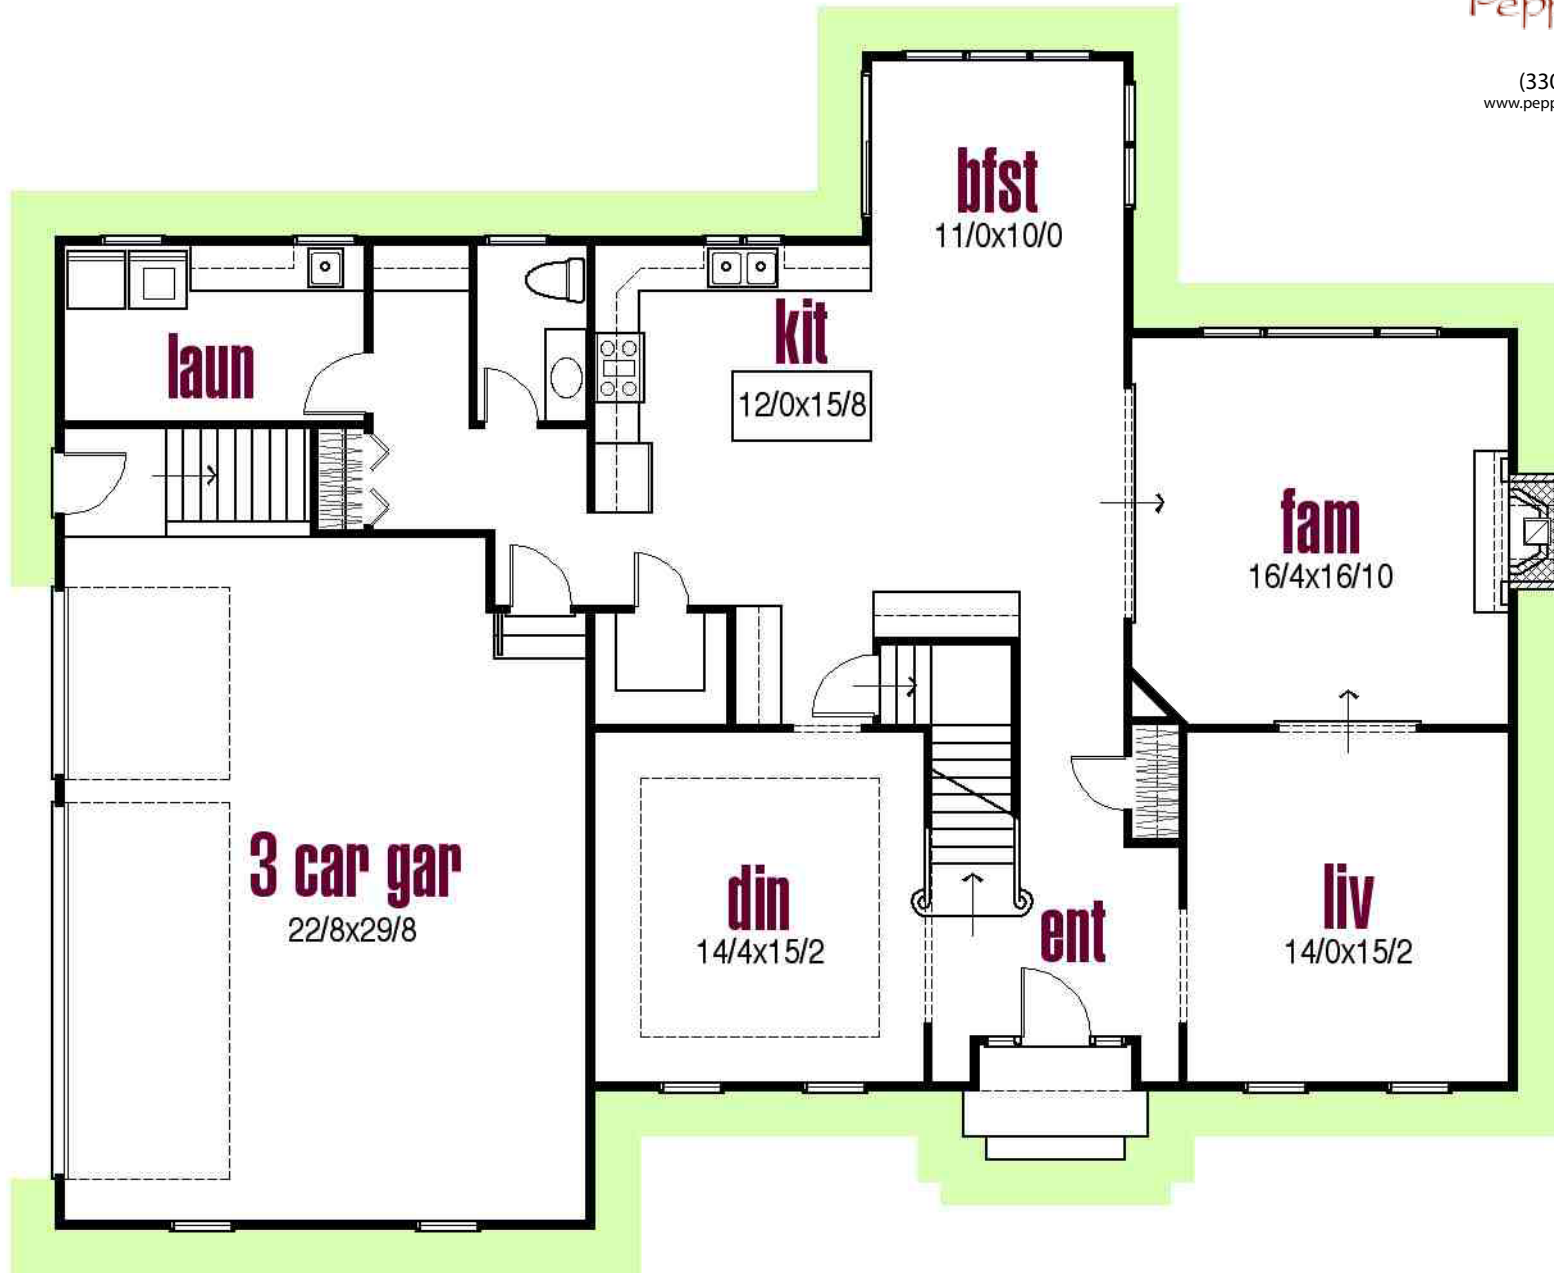

# Washington

© 2011 Design Visions, Inc.

3,235 Square Feet  
4 Bedrooms  
2½ Baths

  
Pepperwood  
SIGNATURE HOMES  
& Remodeling  
(330) 421-9370  
[www.pepperwoodbuilders.com](http://www.pepperwoodbuilders.com)

# 1st Floor

# 2nd Floor