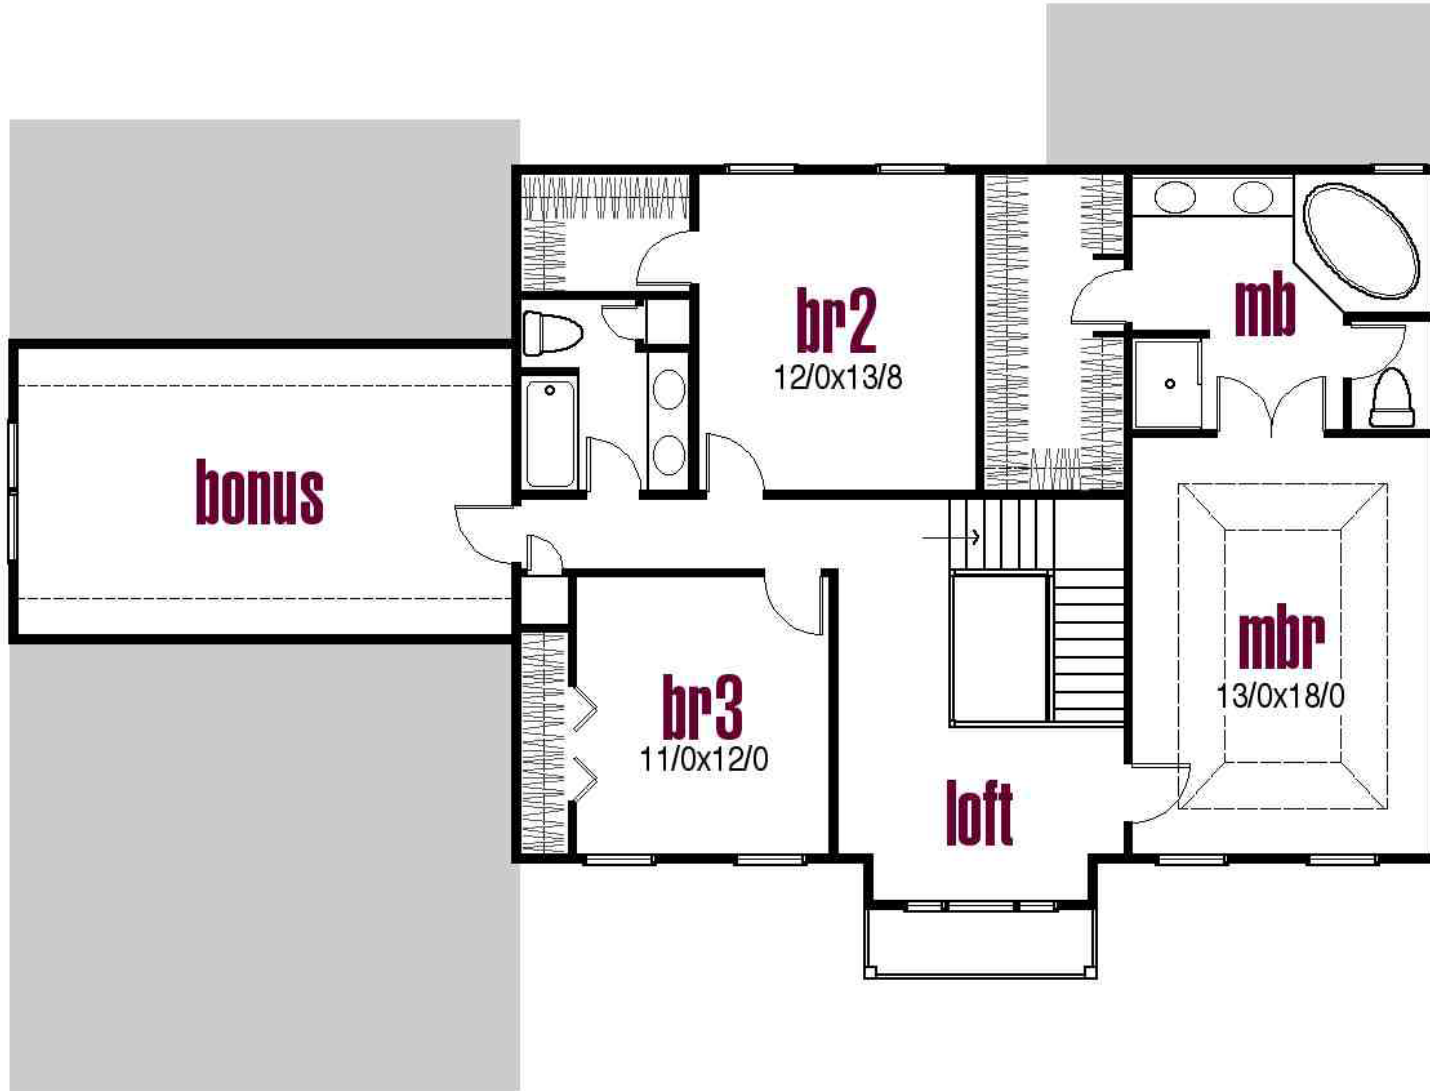

2nd Floor

© 2011 Design Visions, Inc.

This home plan is the exclusive copyright of Design Visions, Inc. Reproduction of this plan, either in whole or in part, including any form of copying or derivative works therefrom, is strictly prohibited. This rendering and floor plan are for illustrative purposes only and are not intended to be part of any purchase agreement or construction contract. Some optional features may be shown. In the interest of continued product improvement and the challenge of material availability, builder reserves the right to modify plans, specifications and standard features without notice. Copyright 2011 Design Visions, Inc. All rights reserved. Rev: 040911