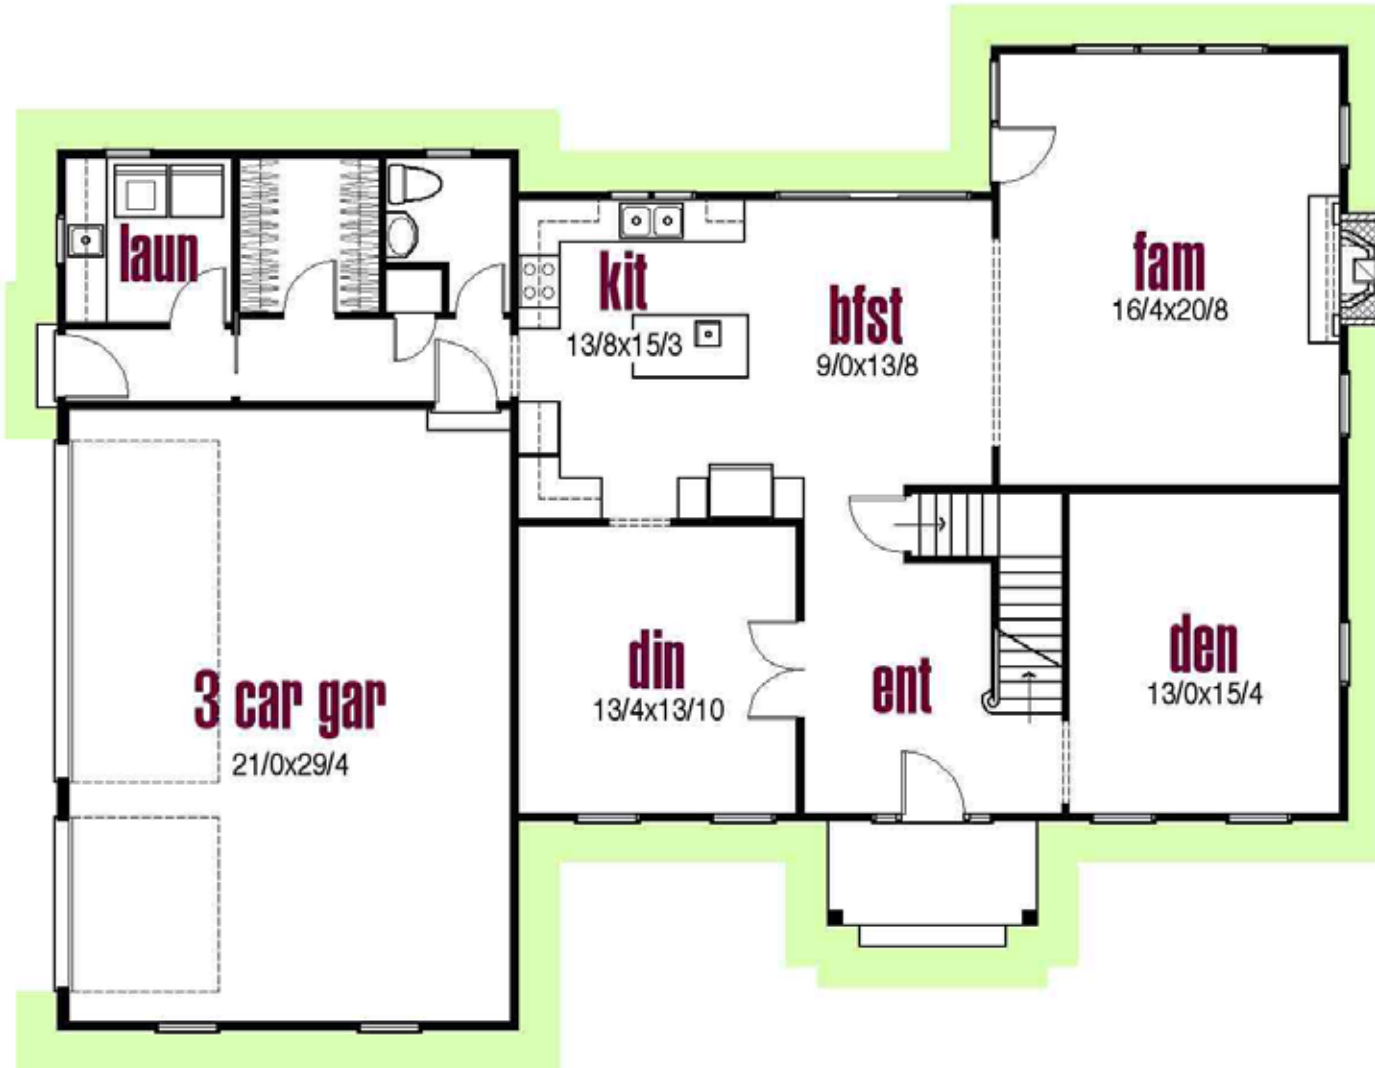

# Woodfield

© 2011 Design Visions, Inc.

2,766 Square Feet  
3 Bedrooms  
2½ Baths

  
Pepperwood  
SIGNATURE HOMES  
& Remodeling  
(330) 421-9370  
[www.pepperwoodbuilders.com](http://www.pepperwoodbuilders.com)

# 1st Floor

# 2nd Floor

© 2011 Design Visions, Inc.

This home plan is the exclusive copyright of Design Visions, Inc. Reproduction of this plan, either in whole or in part, including any form of copying or derivative works therefrom, is strictly prohibited. This rendering and floor plan are for illustrative purposes only and are not intended to be part of any purchase agreement or construction contract. Some optional features may be shown. In the interest of continued product improvement and the challenge of material availability, builder reserves the right to modify plans, specifications and standard features without notice. Copyright 2011 Design Visions, Inc. All rights reserved. Rev: 040911